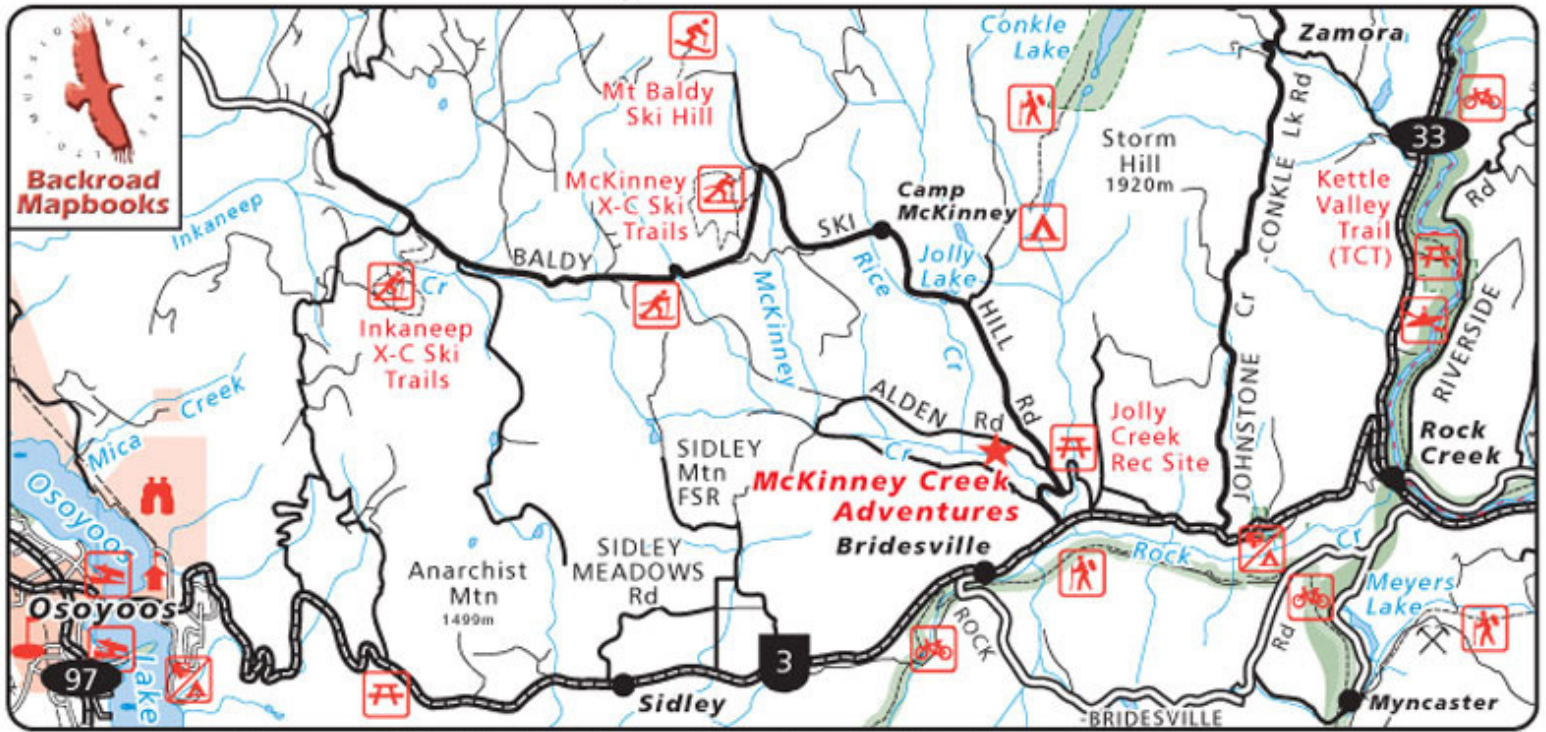

Map and Directions to McKinney Creek Adventures

McKinney Creek Adventures

Map provided by **Backroad Mapbook: Kamloops / Okanagan**

5811 Beresford St, Burnaby BC, V5J 1K1 Canada Phone: 604-438-3474 Fax: 604-438-3470

Email: info@backroadmapbooks.com Website: <http://www.backroadmapbooks.com>

Travel EAST on Hwy. 3 up Anarchist, and just past Bridesville, turn left on the Mt. Baldy Road. 3 kms up Mt. Baldy Road from Hwy 3/Canyon Bridge. Turn left onto Alden Road and travel 1.5 kms. Turn left on Burton Road: we are the fourth driveway on left. *Follow the white background **ORANGE ARROW** signs.*